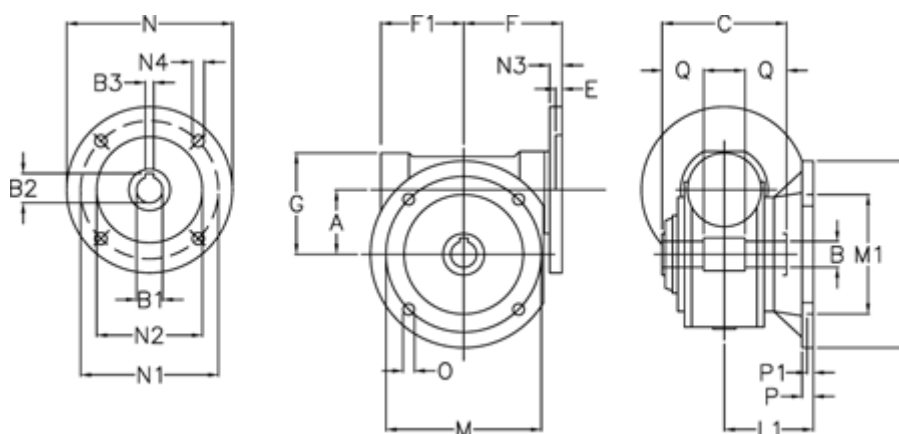

Data Sheet

Article number: 390218506054010

Description: Worm gear
VF 185-FC2-60-100B5, without lubrication

Measures

A	= 185.4	F1	= 205	N2	= 180
B	= 60 H7	G	= 267	N3	= 16
B1	E7 = 28	L	= 400	N4	= 13
B2	= 31.3	L1	= 155.5	O	= 22
B3	H9 = 8	M	= 350	P	= 22
C	= 190	M1	= 280	P1	= 13
E	= 4	N	= 250	Q	= 65
F	= 217	N1	= 215		